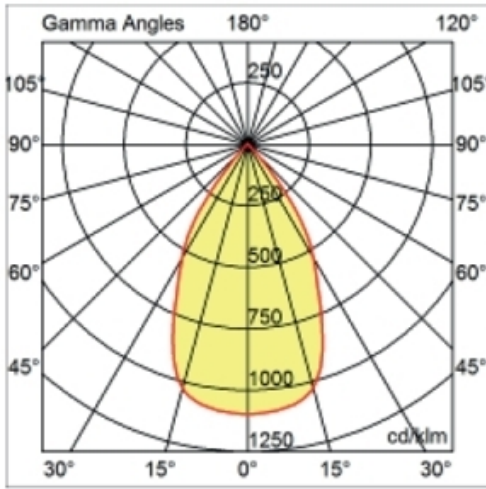

DIXIT RA11 RECESSED

A56020-

PROJECT	
TYPE	
SPECIFIER	
QUANTITY	
DATE	

RA 11 DIXIT LED 12W 1700LM 3000K				R:100%		I.Max:1096 Cd/Klm				
H[m]	D[m]	Max lux	Med lux	Alpha=55°		H[m]	D[m]	Max lux	Med lux	Beta=55°
1.00	1.13	1658	898			1.00	1.13	1658	898	
2.00	2.26	415	224		2.00	2.26	415	224		
3.00	3.38	184	100		3.00	3.38	184	100		
4.00	4.51	104	56		4.00	4.51	104	56		
5.00	5.64	66	36		5.00	5.64	66	36		

	DP	DV	
Dimming	Phase	0-10V	
Color Temperature	27K 30K 35K 40K		K°
	2700K 3000K 3500K 4000K		

Order Example K°

L5XXXXXX-DV-30K

0-10V 3000K